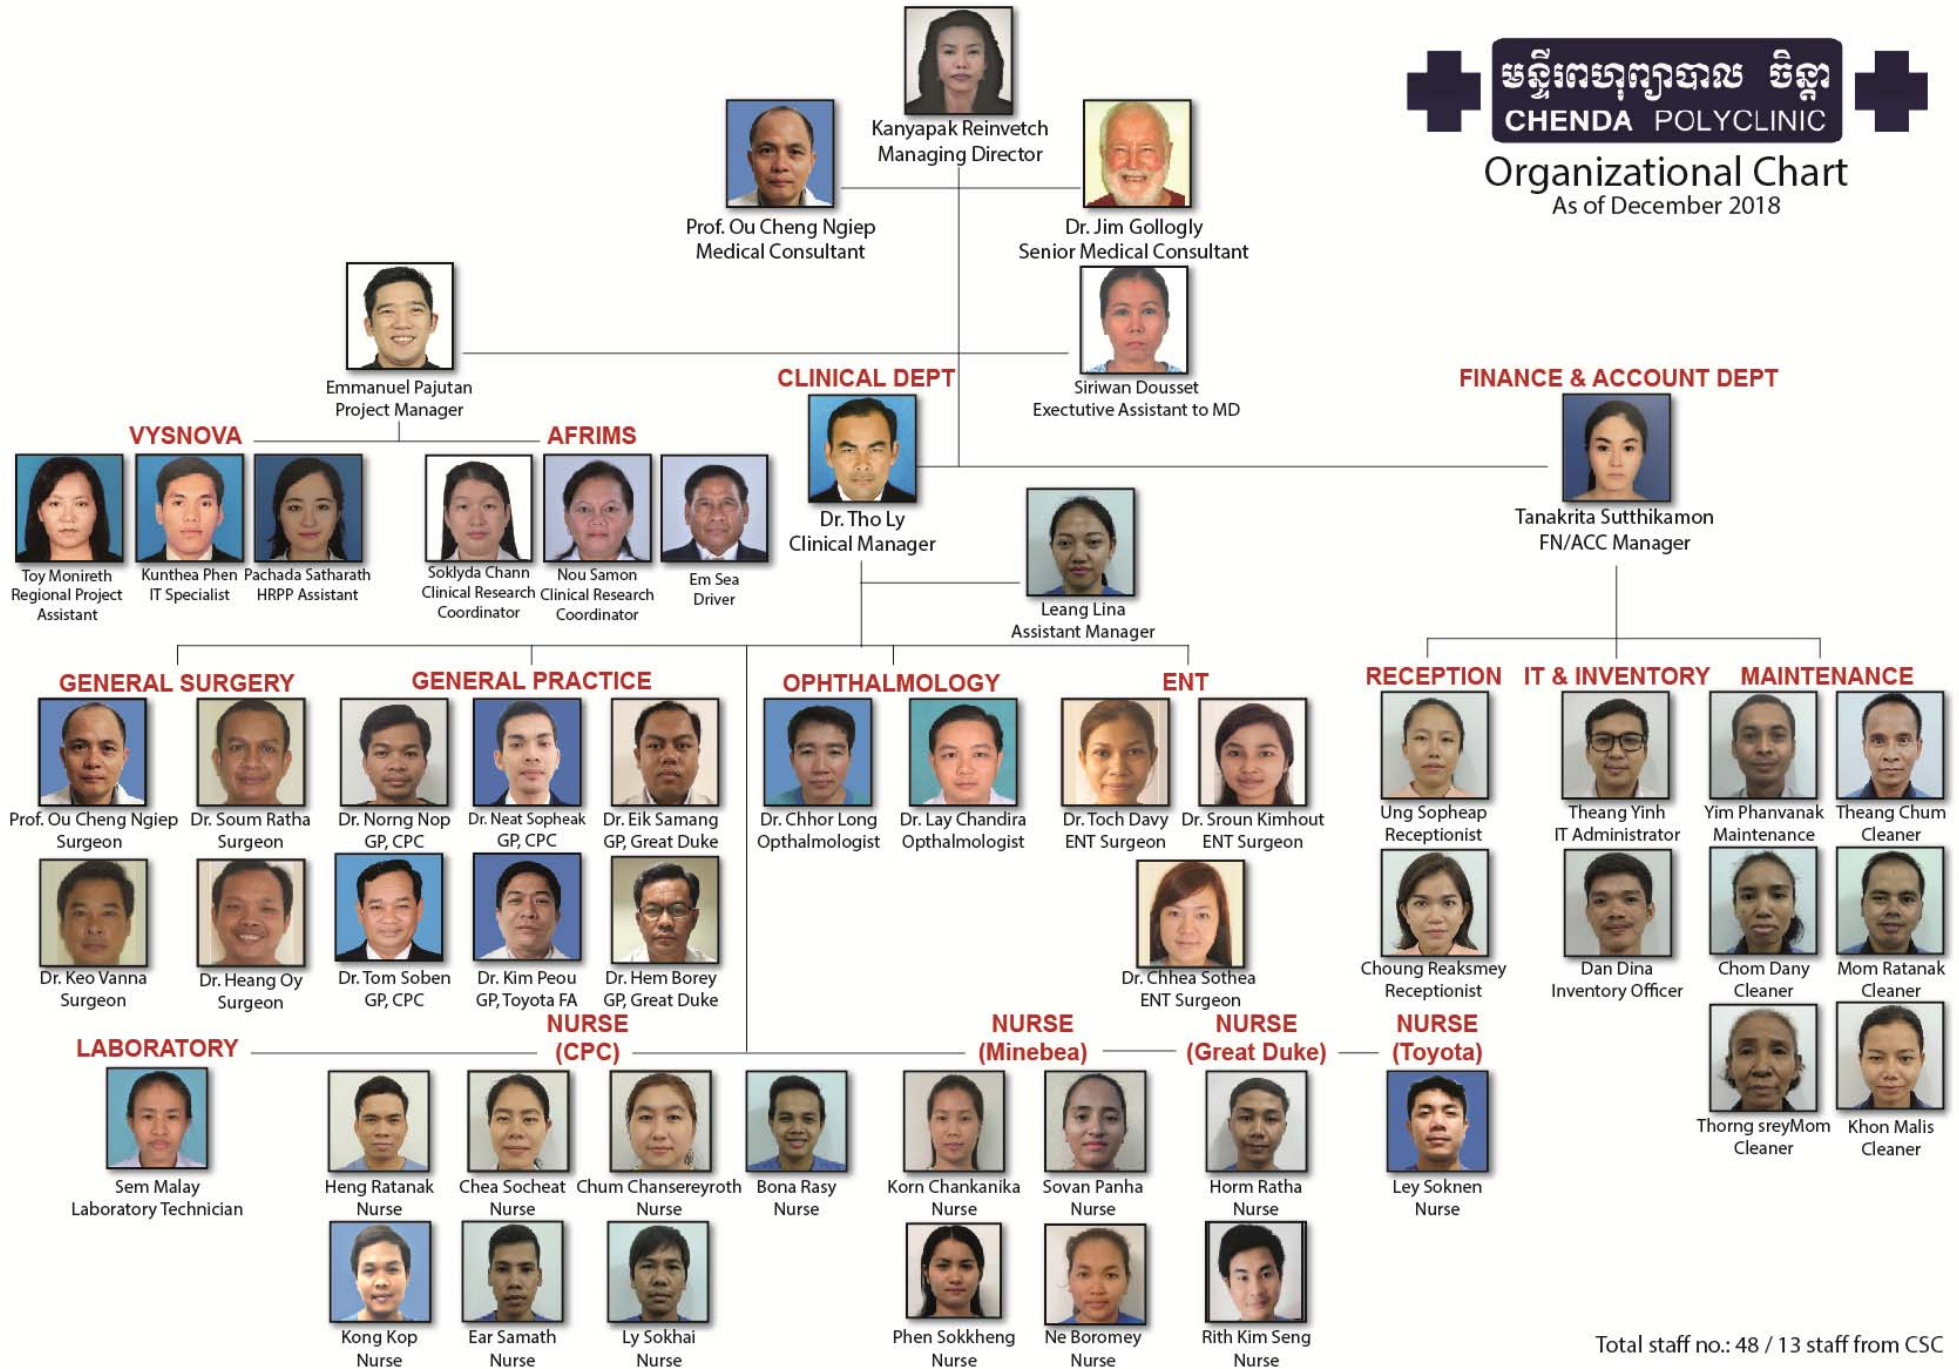

Organizational Chart

As of December 2018

Total staff no.: 48 / 13 staff from CSC